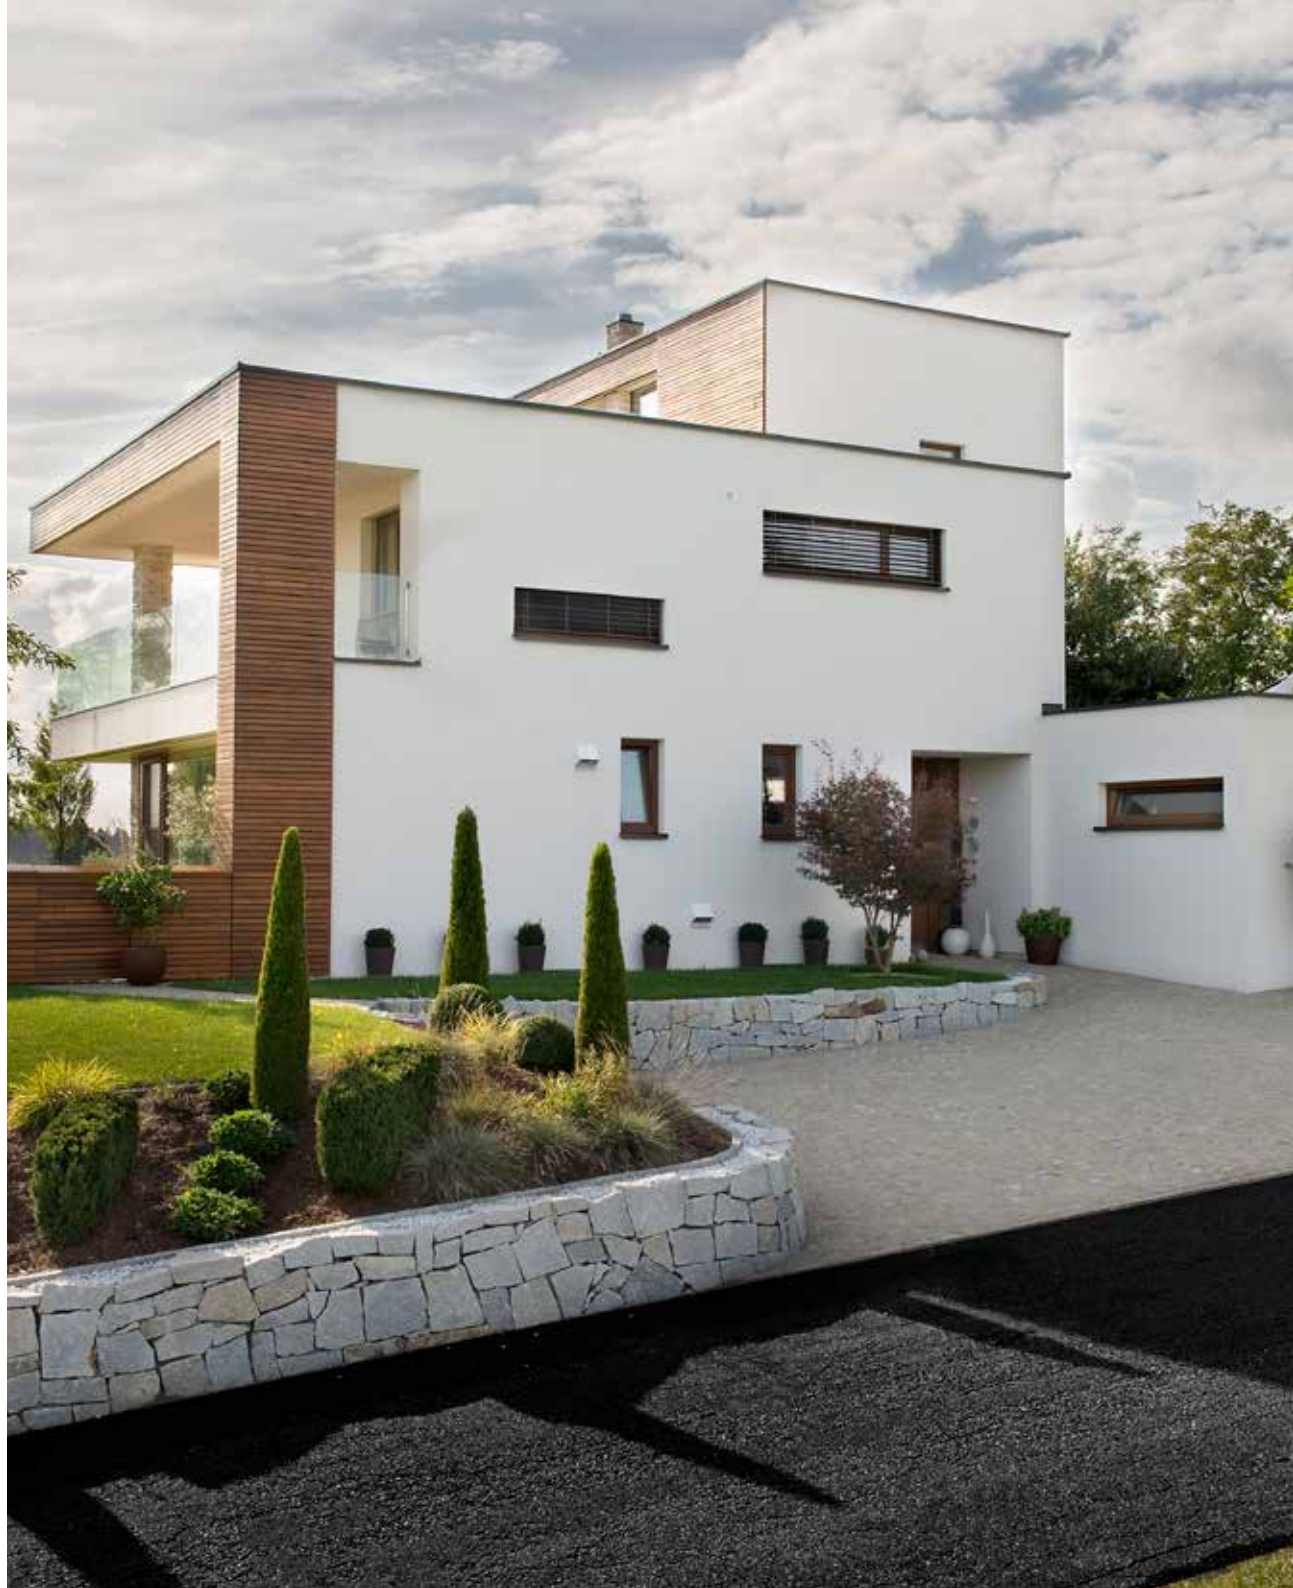

### 68900

ALU HOLZ / ALU HOLZ

Fichte, Sandgrau  
Griff: Nr. 238  
Preis: ab **2.749,- €**  
Preis wie abgebildet: **3.172,- €**

**4223**

**HOLZ**

Eiche astig, Birke

Griff: Nr. 200

Preis: ab **4.323,- €**

Preis wie abgebildet: **5.484,- €**

A man with a beard and brown hair, wearing a light blue button-down shirt, is sitting on a wooden patio. He is holding a tablet computer and looking at it with a thoughtful expression, his hand resting on his chin. The background shows a modern house with a white facade and a wooden slat roof. There are pink roses in the foreground and a red-tiled roof in the distance. The scene is brightly lit, suggesting a sunny day.